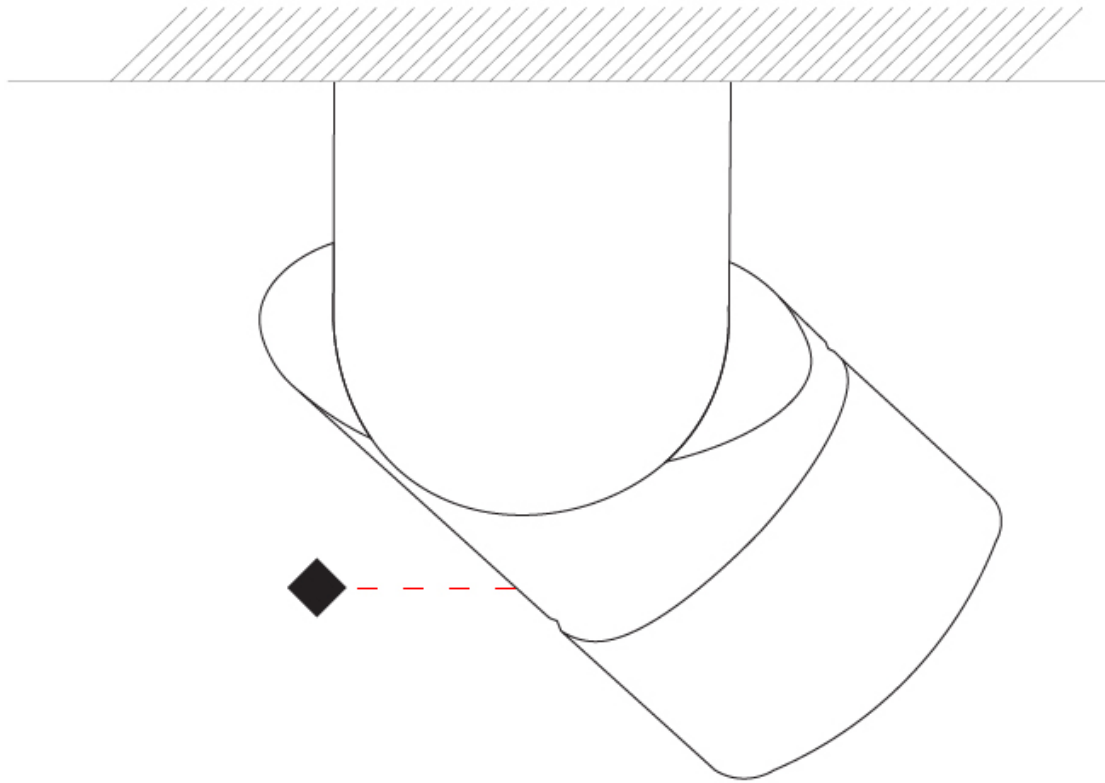

BOB RECESSED

A7200006-

PROJECT	_____
TYPE	_____
SPECIFIER	_____
QUANTITY	_____
DATE	_____

Disclaimer

white lamp head with white base and side, black lamp head with black base and side, black lamp head with silver base and black side